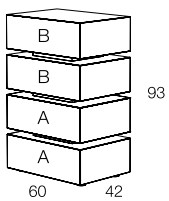

Cassettiera con distanziali componibile in agglomerato di legno, lavorazione a 45° sui 4 lati, piedini altezza 2 cm regolabili. Finitura gofrata nei colori a campionario. Cassettiera e distanziali possono avere colori diversi.

Modular chest of drawers with spacers in composite wood, with a 45° working finish on 4 sides, h.2 cm adjustable feet. Embossed finishing in all colours of our sample catalogue, the drawer unit and the spacers can also have different colours.

NYC 7

NYC 6

NYC 5

NYC 4

NYC 3

NYC 2