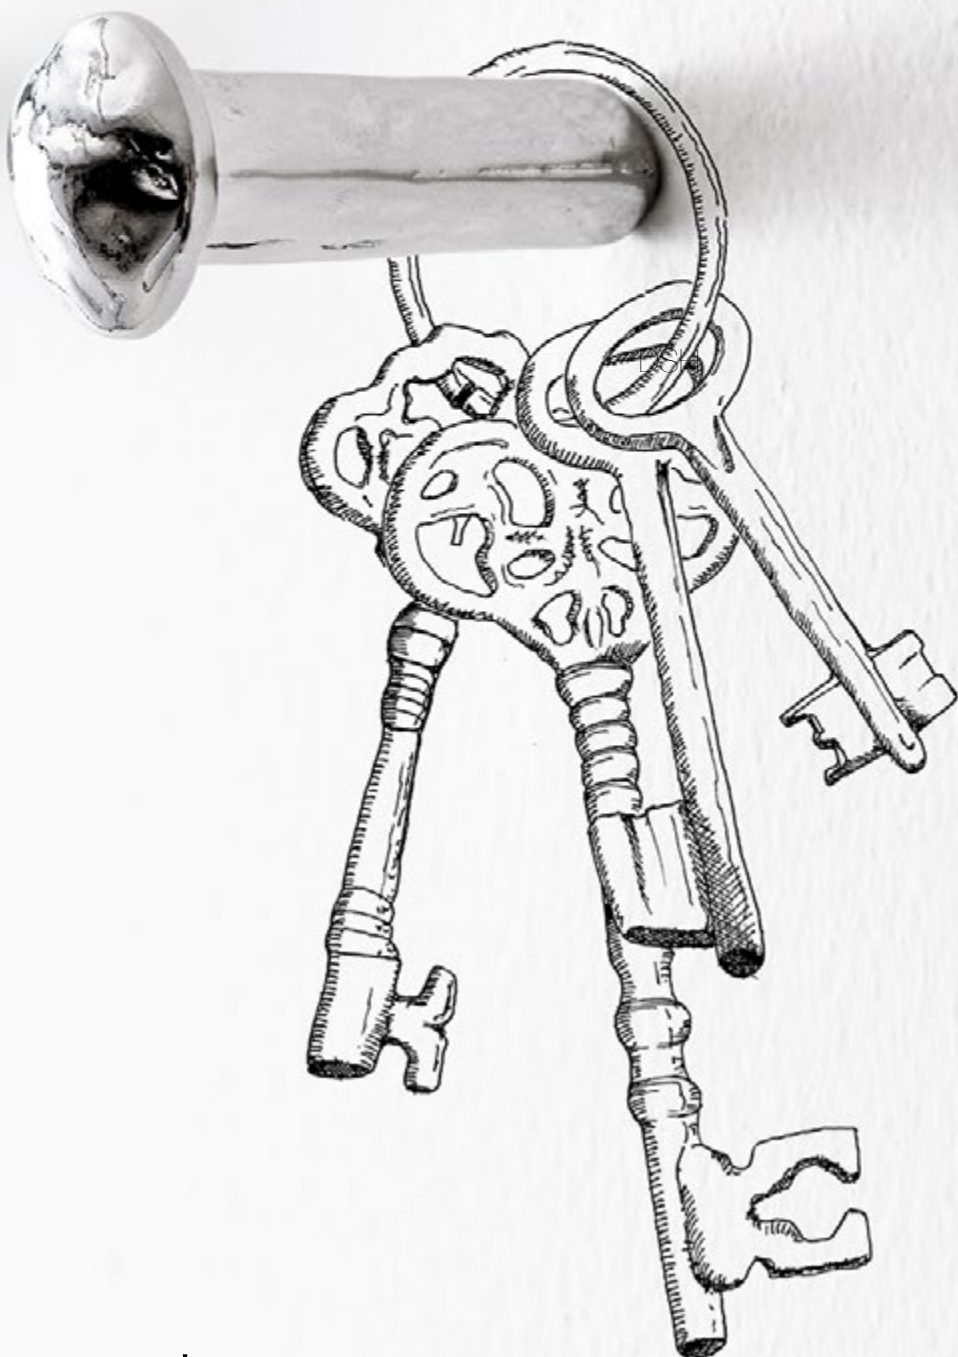

CH
IO
DO
FI
OS

DSH

minottiitalia