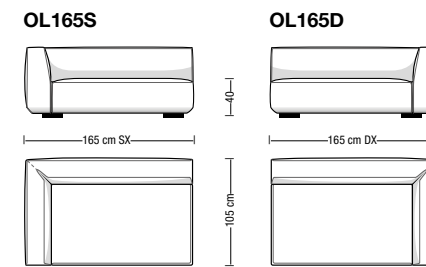

**Base:** half-hidden solid wood feet painted.

**Optional headrest:** movable metal backrest covered with leather or ecologic leather as available colors.

OLTRE

Divano a 1 bracciolo da 145 cm  
Element with 1 armrest 145 cm

Divano da 188 cm  
Sofa 188 cm

Poltrona/Elemento centrale da 105 cm  
Armchair/Central element 105 cm

Divano a 1 bracciolo da 165 cm  
Element with 1 armrest 165 cm

Divano da 208 cm  
Sofa 208 cm

Poltrona/Elemento centrale da 143 cm  
Armchair/Central element 143 cm