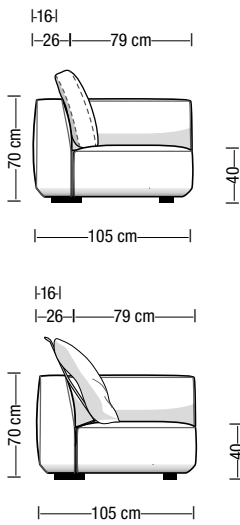

Cuscini schienale: totalmente imbottiti in piuma d'oca canalizzata certificata "Assopiuma etichetta Oro". Cuscini ornamentali in piuma d'oca canalizzata certificata "Assopiuma".

Sfoderabilità: versione in tessuto, previo smontaggio degli schienali. Fisso nella versione in pelle. Cuscini di schienale sempre sfoderabili.

Basamenti: piedi arretrati in legno massello.

Poggiatesta opzionali: schienalini indipendenti e spostabili in acciaio rivestito in pelle o in cuoio ecologico disponibile nelle finiture a campionario.

Structure: in solid wood and plywood, with high natural rubber content elastic strap webbing.

Preparation of the seat: in high resilience variable-density polyurethane foam. Seat in high resilience polyurethane foam covered with a high depth polyester silicon fiber. Outer covering with heat-bonded polyester fiber laminated to technical fiber.

Backrest cushion: channeled goose down, (Certified Assopiuma, gold label). Ornamental cushion: channeled goose down, certified "Assopiuma"

Covers: completely removable in fabric version, after disassembly of the backrest structure. Fixed in leather version. Backrest cushion covers are completely removable.

Base: half-hidden solid wood feet painted.

Optional headrest: movable metal backrest covered with leather or ecologic leather as available colors.

OLTRE