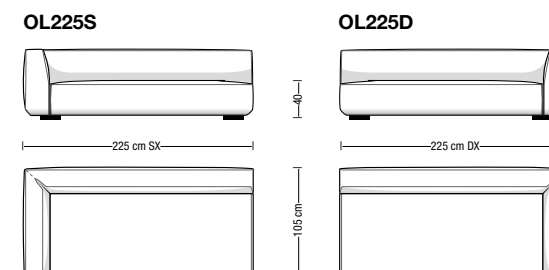

Custom-made elements are available on request.  
Drawings are configuration suggestions:  
backrests and cushions are freely combinable elements.

Divano a 1 bracciolo da 185 cm  
Element with 1 armrest 185 cm

Divano da 228 cm  
Sofa 228 cm

Pouff da 105x105 cm  
Ottoman 105x105 cm

Divano a 1 bracciolo da 205 cm  
Element with 1 armrest 205 cm

Divano da 248 cm  
Sofa 248 cm

Pouff da 143x83 cm  
Ottoman 143x83 cm

Divano a 1 bracciolo da 225 cm  
Element with 1 armrest 225 cm

Pouff da 163x83 cm  
Ottoman 163x83 cm