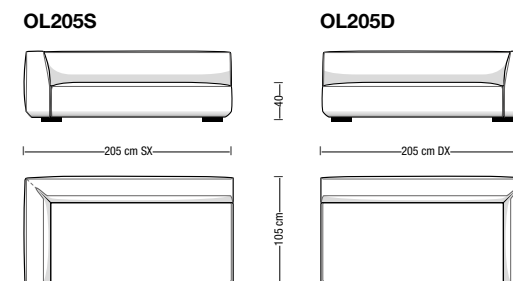

Custom-made elements are available on request.  
Drawings are configuration suggestions:  
backrests and cushions are freely combinable elements.

Divano a 1 bracciolo da 185 cm  
Element with 1 armrest 185 cm

Divano da 228 cm  
Sofa 228 cm

Pouff da 105x105 cm  
Ottoman 105x105 cm

Divano a 1 bracciolo da 205 cm  
Element with 1 armrest 205 cm

Divano da 248 cm  
Sofa 248 cm

Pouff da 143x83 cm  
Ottoman 143x83 cm