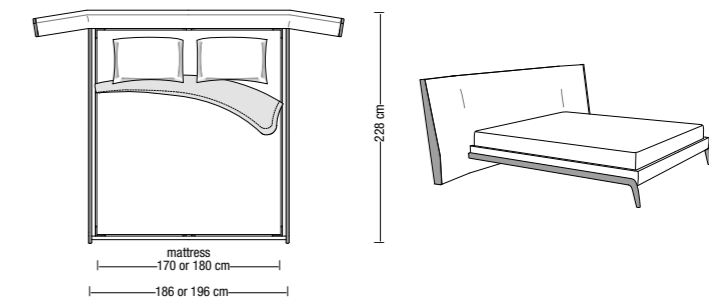

Bed base: wood slatted metal base and reinforcing bar with adjustable feet.

Covers: completely removable in fabric version and partially in leather version.

Base: the bed base has feet in solid wood shaped with numerical control. The headboard has hidden feet in ABS. The storage base has hidden feet in solid wood.

Wood finish: canaletto oak or coke oak.

**Finiture legno
Wood finishes**

Noce canaletto
Canaletto walnut

Rovere coke
Coke oak wood

IN206W 176-186-196

Letto 206 cm / Base 176 cm
/ Base 186 cm
/ Base 196 cm

Bed 206 cm / Base 176 cm
/ Base 186 cm
/ Base 196 cm

IN304W 186-196

Letto 304 cm / Base 186 cm
/ Base 196 cm

Bed 304 cm / Base 186 cm
/ Base 196 cm

Disponibili anche versioni per materassi king o queen size
Also available king/queen versions