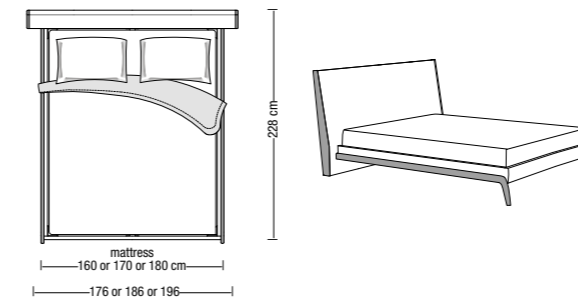

Bed base: wood slatted metal base and reinforcing bar with adjustable feet.

Covers: completely removable in fabric version and partially in leather version.

Base: the bed base has feet in solid wood shaped with numerical control. The headboard has hidden feet in ABS. The storage base has hidden feet in solid wood.

Wood finish: canaletto oak or coke oak.

**Finiture legno
Wood finishes**

Noce canaletto
Canaletto walnut

Rovere coke
Coke oak wood

IN206W 176-186-196

Letto 206 cm / Base 176 cm
/ Base 186 cm
/ Base 196 cm

Bed 206 cm / Base 176 cm
/ Base 186 cm
/ Base 196 cm

IN304W 186-196

Letto 304 cm / Base 186 cm
/ Base 196 cm

Bed 304 cm / Base 186 cm
/ Base 196 cm

Disponibili anche versioni per materassi king o queen size
Also available king/queen versions