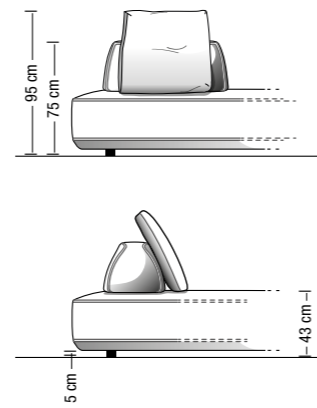

Structure: in marine plywood mono-coque with high natural rubber content elastic strap webbing.

Preparation of the seat: in high resilience polyurethane foam, fireproof and anti-mold. Outer covering with "Hi-tex" microfiber, innovative padding certificated OEKO-TEX STANDARD 100, fire resistant, 100% recyclable. Additional covering made by waterproof elastic fabric, antifungal, anti-mold and with antibacterial treatment. The bottom side of the structure is close by a water repellent and breathable membrane fixed with stainless steel staples.

Movable backrest: made with 3 different high resilience polyurethane parts shaped under numerical control: the bottom is made in a special microcellular foam with open cells that doesn't allow capillary water rising. Backrest construction has inside a powder coating metal plate. Additional cover made by waterproof elastic fabric, antifungal, anti-mold and with antibacterial treatment. Thanks to a special nautical elastomer fixed with the cover, backrest attach on the base.

Back cushion: channeled "Hi-tex", a last generation microfiber, outer covered with water repellent outdoor fabric.

Covers: completely removable in all versions. For outdoor or open-air use of the sofas, it's advisable to choose outdoor fabrics.

Base: specials half-hidden ABS feet, non-slip rubber allows to join sofa without junction hook.

FILIPH OUTDOOR