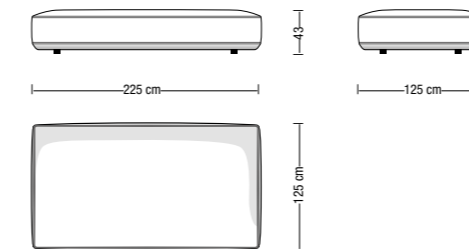

Divano da 225 cm Outdoor
Sofa 225 cm Outdoor

FO225

Esempio di disposizione di schienali mobili
Movable backrests placement example