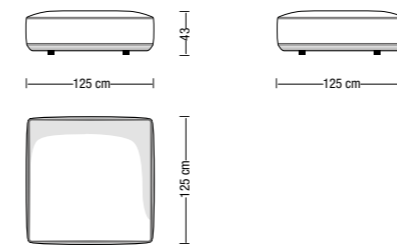

Base: specials half-hidden ABS feet, non-slip rubber allows to join sofa without junction hook.

FILIPH OUTDOOR

Divano da 125 cm Outdoor
Sofa 125 cm Outdoor

FO125

Esempio di disposizione di schienali mobili
Movable backrest placement example