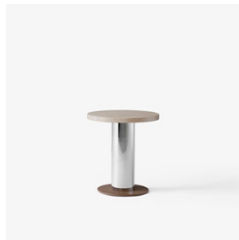

Drawing on classic geometric shapes, like the circle, oval and cylinder, each component is crafted in a different material with its own texture, finish and colour. The result is a composite of contrast and cohesion in a series of tables with no sharp edges. Meaning, you can sit anywhere you like and be equally as comfortable.

The Mezcla tables come in different sizes and heights, with the option of various types of wood or marble for the tabletop, polished brass or chrome for the stem, and curated colours for the base.

Whether placed individually in a private or corporate setting, or grouped together in a luxurious hotel, restaurant or commercial venue, it's a harmonious mix of differences. The perfect setting for different people to feel comfortable connecting with each other.

Ø: 42cm / 16.5in

45cm / 17.7in

Category	Side table
Production process	The table top is made from solid wood or marble. The base is made from electro plated and powder coated steel.
Environment	Indoor
Material	Marble or solid wood with electro plated and powder coated steel
Dimensions (cm/in)	H: 45cm/17.7in, Ø: 42cm/16.5in
Weight (kg)	Marble top: 26 kg Wood top: 17 kg
Colours	Oiled walnut with brass & burgundy, Honed Nero Marquina with brass & burgundy, White oiled oak with chrome & clay, Honed Travertine with chrome & clay
Gliders	The tables are supplied with felt gliders as standard.
Cleaning instructions	Please download our material Care & Cleaning Instructions through www.andtradition.com
Package dimensions (cm/in)	Table top: H: 50cm/19.7in, B: 50cm/19.7in, D: 9cm/3.5in Top support: 36cm/14.2in, B: 36cm/14.2in, D: 10,5cm/4.1in Column: H: 47cm/18.5in, B: 19cm/7.4in, D: 19cm/7.4in Base: H: 36cm/14.2in, B: 36cm/14.2in, D: 10,5cm/4.1in

PRODUCT

COLOUR

**Oiled walnut
with brass & burgundy**

**Honed Nero Marquina
with brass & burgundy**

**White oiled oak
with chrome & clay**

**Honed Travertine
with chrome & clay**