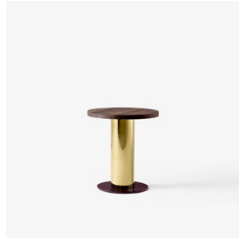

COLOUR

**Oiled walnut
with brass & burgundy**