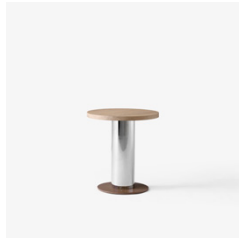

Drawing on classic geometric shapes, like the circle, oval and cylinder, each component is crafted in a different material with its own texture, finish and colour. The result is a composite of contrast and cohesion in a series of tables with no sharp edges. Meaning, you can sit anywhere you like and be equally as comfortable.

The Mezcla tables come in different sizes and heights, with the option of various types of wood or marble for the tabletop, polished brass or chrome for the stem, and curated colours for the base.

Whether placed individually in a private or corporate setting, or grouped together in a luxurious hotel, restaurant or commercial venue, it's a harmonious mix of differences. The perfect setting for different people to feel comfortable connecting with each other.

Ø: 42cm / 16.5in

45cm / 17.7in

Category	Side table
Production process	The table top is made from solid wood or marble. The base is made from electro plated and powder coated steel.
Environment	Indoor
Material	Marble or solid wood with electro plated and powder coated steel
Dimensions (cm/in)	H: 45cm/17.7in, Ø: 42cm/16.5in
Weight (kg)	Marble top: 26 kg Wood top: 17 kg
Colours	Oiled walnut with brass & burgundy, Honed Nero Marquina with brass & burgundy, White oiled oak with chrome & clay, Honed Travertine with chrome & clay
Gliders	The tables are supplied with felt gliders as standard.
Cleaning instructions	Please download our material Care & Cleaning Instructions through www.andtradition.com
Package dimensions (cm/in)	Table top: H: 50cm/19.7in, B: 50cm/19.7in, D: 9cm/3.5in Top support: 36cm/14.2in, B: 36cm/14.2in, D: 10,5cm/4.1in Column: H: 47cm/18.5in, B: 19cm/7.4in, D: 19cm/7.4in Base: H: 36cm/14.2in, B: 36cm/14.2in, D: 10,5cm/4.1in

PRODUCT

COLOUR

**Oiled walnut
with brass & burgundy**

**Honed Nero Marquina
with brass & burgundy**

**White oiled oak
with chrome & clay**

**Honed Travertine
with chrome & clay**