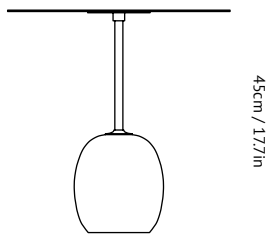

50cm / 19.7in

Ø: 20cm / 7.9in

Ø: 40cm / 17.5in

<b>Product category</b>	Side table
<b>Production process</b>	The marble is turned into shape on a lathe and thereafter honed to a semi matt finish. The frame is made from laser cut and milled powder coated steel.
<b>Environment</b>	Indoor
<b>Material</b>	Marble and steel
<b>Dimensions (cm/in)</b>	H: 50cm/19.7in, Ø: 40cm/15.7in
<b>Weight (kg)</b>	19.5 kg
<b>Colours</b>	Warm black & Emparador marble, Ivory white & Crema Diva marble
<b>Cleaning instructions</b>	Please download our material Care & Cleaning Instructions through <a href="http://www.andtradition.com">www.andtradition.com</a>
<b>Package dimensions (cm/in)</b>	Marble: H: 30cm/11.8in, W: 30cm/11.8in, D: 30cm/11.8in Steel frame: H: 70cm/27.5in, W: 50cm/19.6in, D: 10cm/3.9in

Ø: 20cm / 7.9in

50cm / 19.7in

<b>Product category</b>	Side table
<b>Production process</b>	The marble is turned into shape on a lathe and thereafter honed to a semi matt finish. The frame is made from laser cut and milled powder coated steel.
<b>Environment</b>	Indoor
<b>Material</b>	Marble and steel
<b>Dimensions (cm/in)</b>	H: 45cm/17.7in, W: 50cm/19.7in, D: 40cm/15.7in
<b>Weight (kg)</b>	20.1 kg
<b>Colours</b>	Warm black & Emparador marble, Ivory white & Crema Diva marble.
<b>Cleaning instructions</b>	Please download our material Care & Cleaning Instructions through <a href="http://www.andtradition.com">www.andtradition.com</a>
<b>Package dimensions (cm/in)</b>	Marble: H: 30cm/11.8in, W: 30cm/11.8in, D: 30cm/11.8in Steel frame: H: 70cm/27.5in, W: 50cm/19.6in, D: 10cm/3.9in