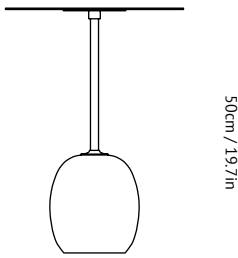

Lato is available in two sizes, shapes and colours, all with an oval marble base. The LN9 is the smaller version measuring 45 cm in height with an oval table top. The LN8 is the taller version measuring 50 cm high boasting a round table top. Both versions come in powder-coated steel, either in ivory white with a light marble base or a warm black metal with a dark marble base.

50cm / 19.7in

Ø: 20cm / 7.9in

Ø: 40cm / 17.5in

<b>Product category</b>	Side table
<b>Production process</b>	The marble is turned into shape on a lathe and thereafter honed to a semi matt finish. The frame is made from laser cut and milled powder coated steel.
<b>Environment</b>	Indoor
<b>Material</b>	Marble and steel
<b>Dimensions (cm/in)</b>	H: 50cm/19.7in, Ø: 40cm/15.7in
<b>Weight (kg)</b>	19.5 kg
<b>Colours</b>	Warm black & Emparador marble, Ivory white & Crema Diva marble
<b>Cleaning instructions</b>	Please download our material Care & Cleaning Instructions through <a href="http://www.andtradition.com">www.andtradition.com</a>
<b>Package dimensions (cm/in)</b>	Marble: H: 30cm/11.8in, W: 30cm/11.8in, D: 30cm/11.8in Steel frame: H: 70cm/27.5in, W: 50cm/19.6in, D: 10cm/3.9in

Ø: 20cm / 7.9in

50cm / 19.7in

<b>Product category</b>	Side table
<b>Production process</b>	The marble is turned into shape on a lathe and thereafter honed to a semi matt finish. The frame is made from laser cut and milled powder coated steel.
<b>Environment</b>	Indoor
<b>Material</b>	Marble and steel
<b>Dimensions (cm/in)</b>	H: 45cm/17.7in, W: 50cm/19.7in, D: 40cm/15.7in
<b>Weight (kg)</b>	20.1 kg
<b>Colours</b>	Warm black & Emparador marble, Ivory white & Crema Diva marble.
<b>Cleaning instructions</b>	Please download our material Care & Cleaning Instructions through <a href="http://www.andtradition.com">www.andtradition.com</a>
<b>Package dimensions (cm/in)</b>	Marble: H: 30cm/11.8in, W: 30cm/11.8in, D: 30cm/11.8in Steel frame: H: 70cm/27.5in, W: 50cm/19.6in, D: 10cm/3.9in